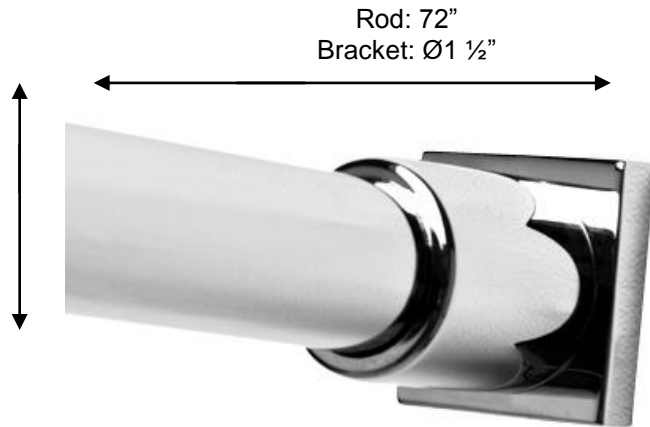

BRAGA

67604 Pair of Shower Rod Brackets & 09706 Shower Rod

Rod: Ø of Rod: 1"
Support:
Depth: 1 ⅝"
Outer: 1 ½" square
Inner: 1" opening
Max expanse: 74 ½"

Description:
Shower Rod & Supports

Finishes:

-  CR – Chrome
-  PV – Polished Brass
-  UB – Unlacquered Brass
-  NI – Polished Nickel
-  ES – Satin Nickel

Material: Brass

Method of Fixing:
Direct to wall

Country of Origin:

Portugal

All Dimensions are approximate